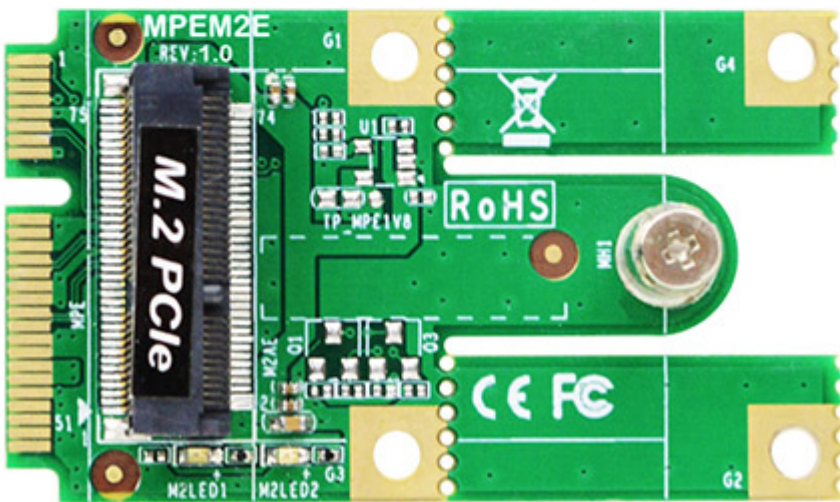

49.95 EUR  
incl. 19% VAT, plus [shipping](#)

- Mini PCIe to M.2 (E-key) transfer card for WiFi, BT application
- Support M.2 E-key 2230 card
- PCIe x1 & USB2.0 Interface
- Dimension: 30.00 x 51.0 mm